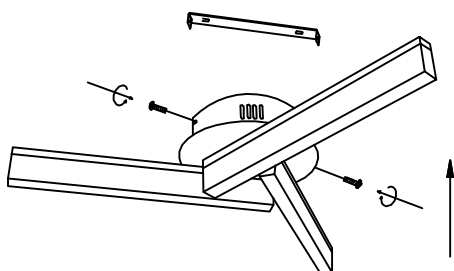

# GLOBO

LIGHTING

no sensor | no timer

not dimmable

MODEL:67057-3D

1

2

3