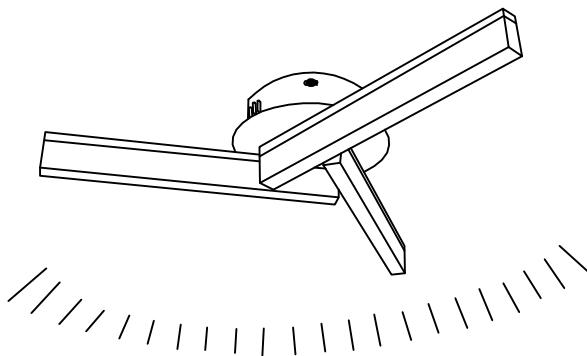

GLOBO

LIGHTING

no sensor | no timer

not dimmable

MODEL:67057-3D

1

2

3

4

LED

5

GLOBO Handels GmbH
St.Peter 38
A-9184 St.Jakob/Rosental
www.globo-lighting.com