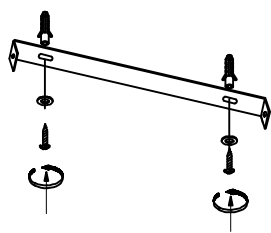

# GLOBO

LIGHTING

no sensor | no timer

not dimmable

MODEL:67057-3D

1

2

3