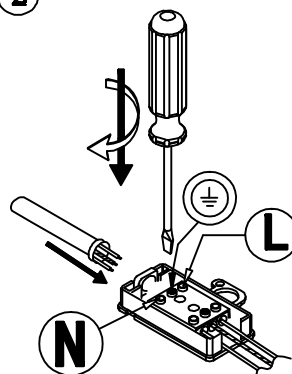

# GLOBO

LIGHTING

no sensor | no timer

not dimmable

MODEL:67057-3D

1

2

3